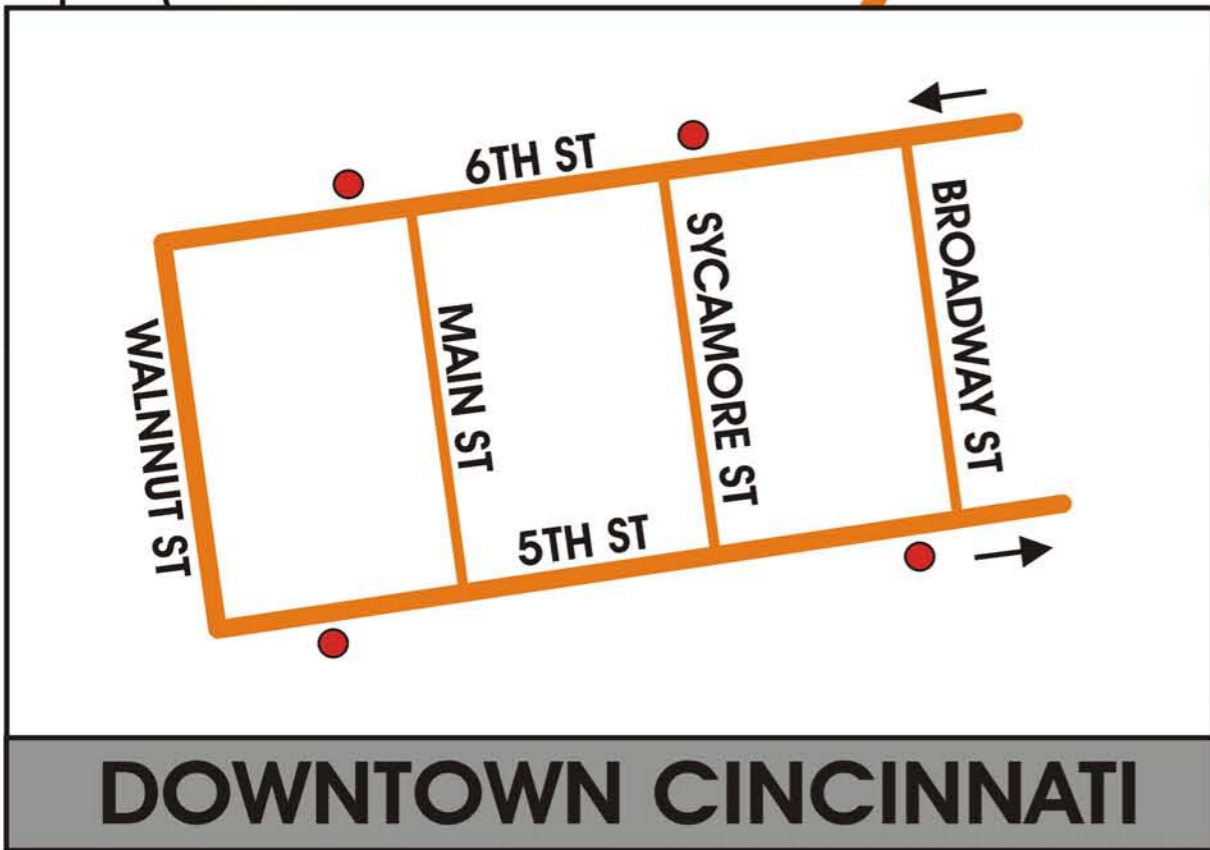

RT 4X AMELIA EXPRESS ROUTE MAP

LEGEND	
TIME POINT	●
BUS ROUTE	—
PARK & RIDE	P