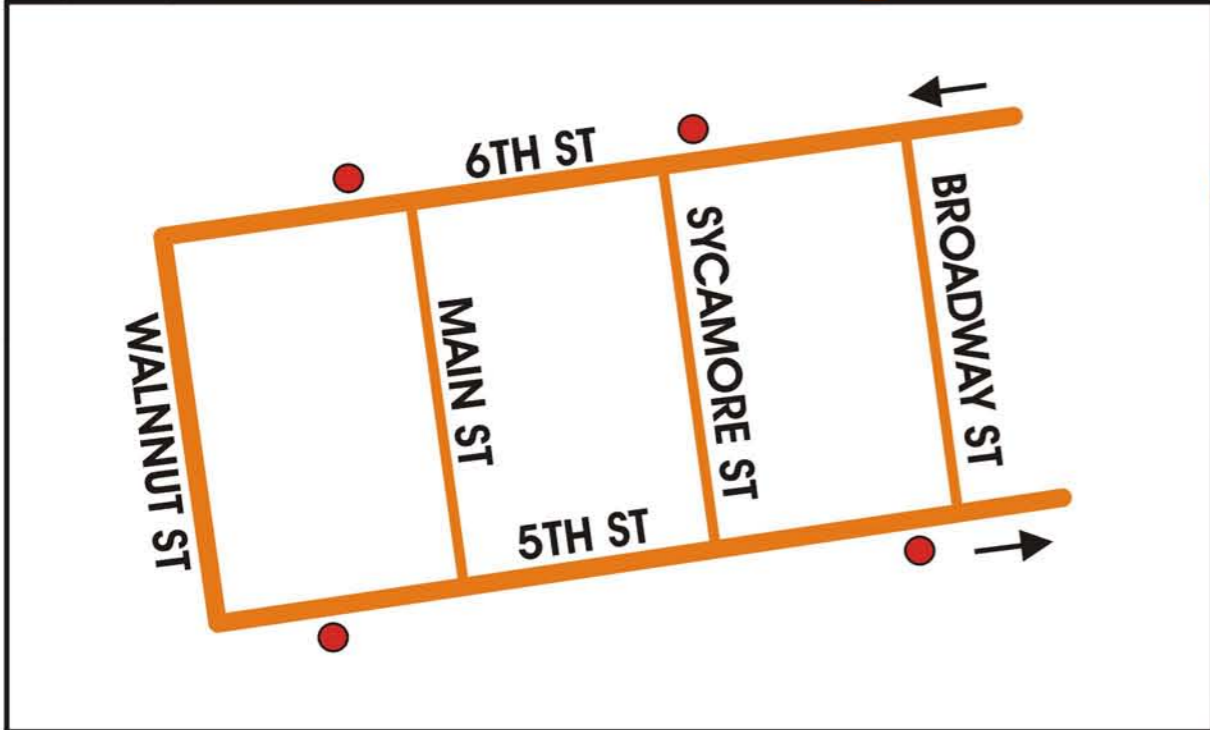

RT 4X AMELIA EXPRESS ROUTE MAP

DOWNTOWN CINCINNATI

LEGEND	
TIME POINT	●
BUS ROUTE	—
PARK & RIDE	P