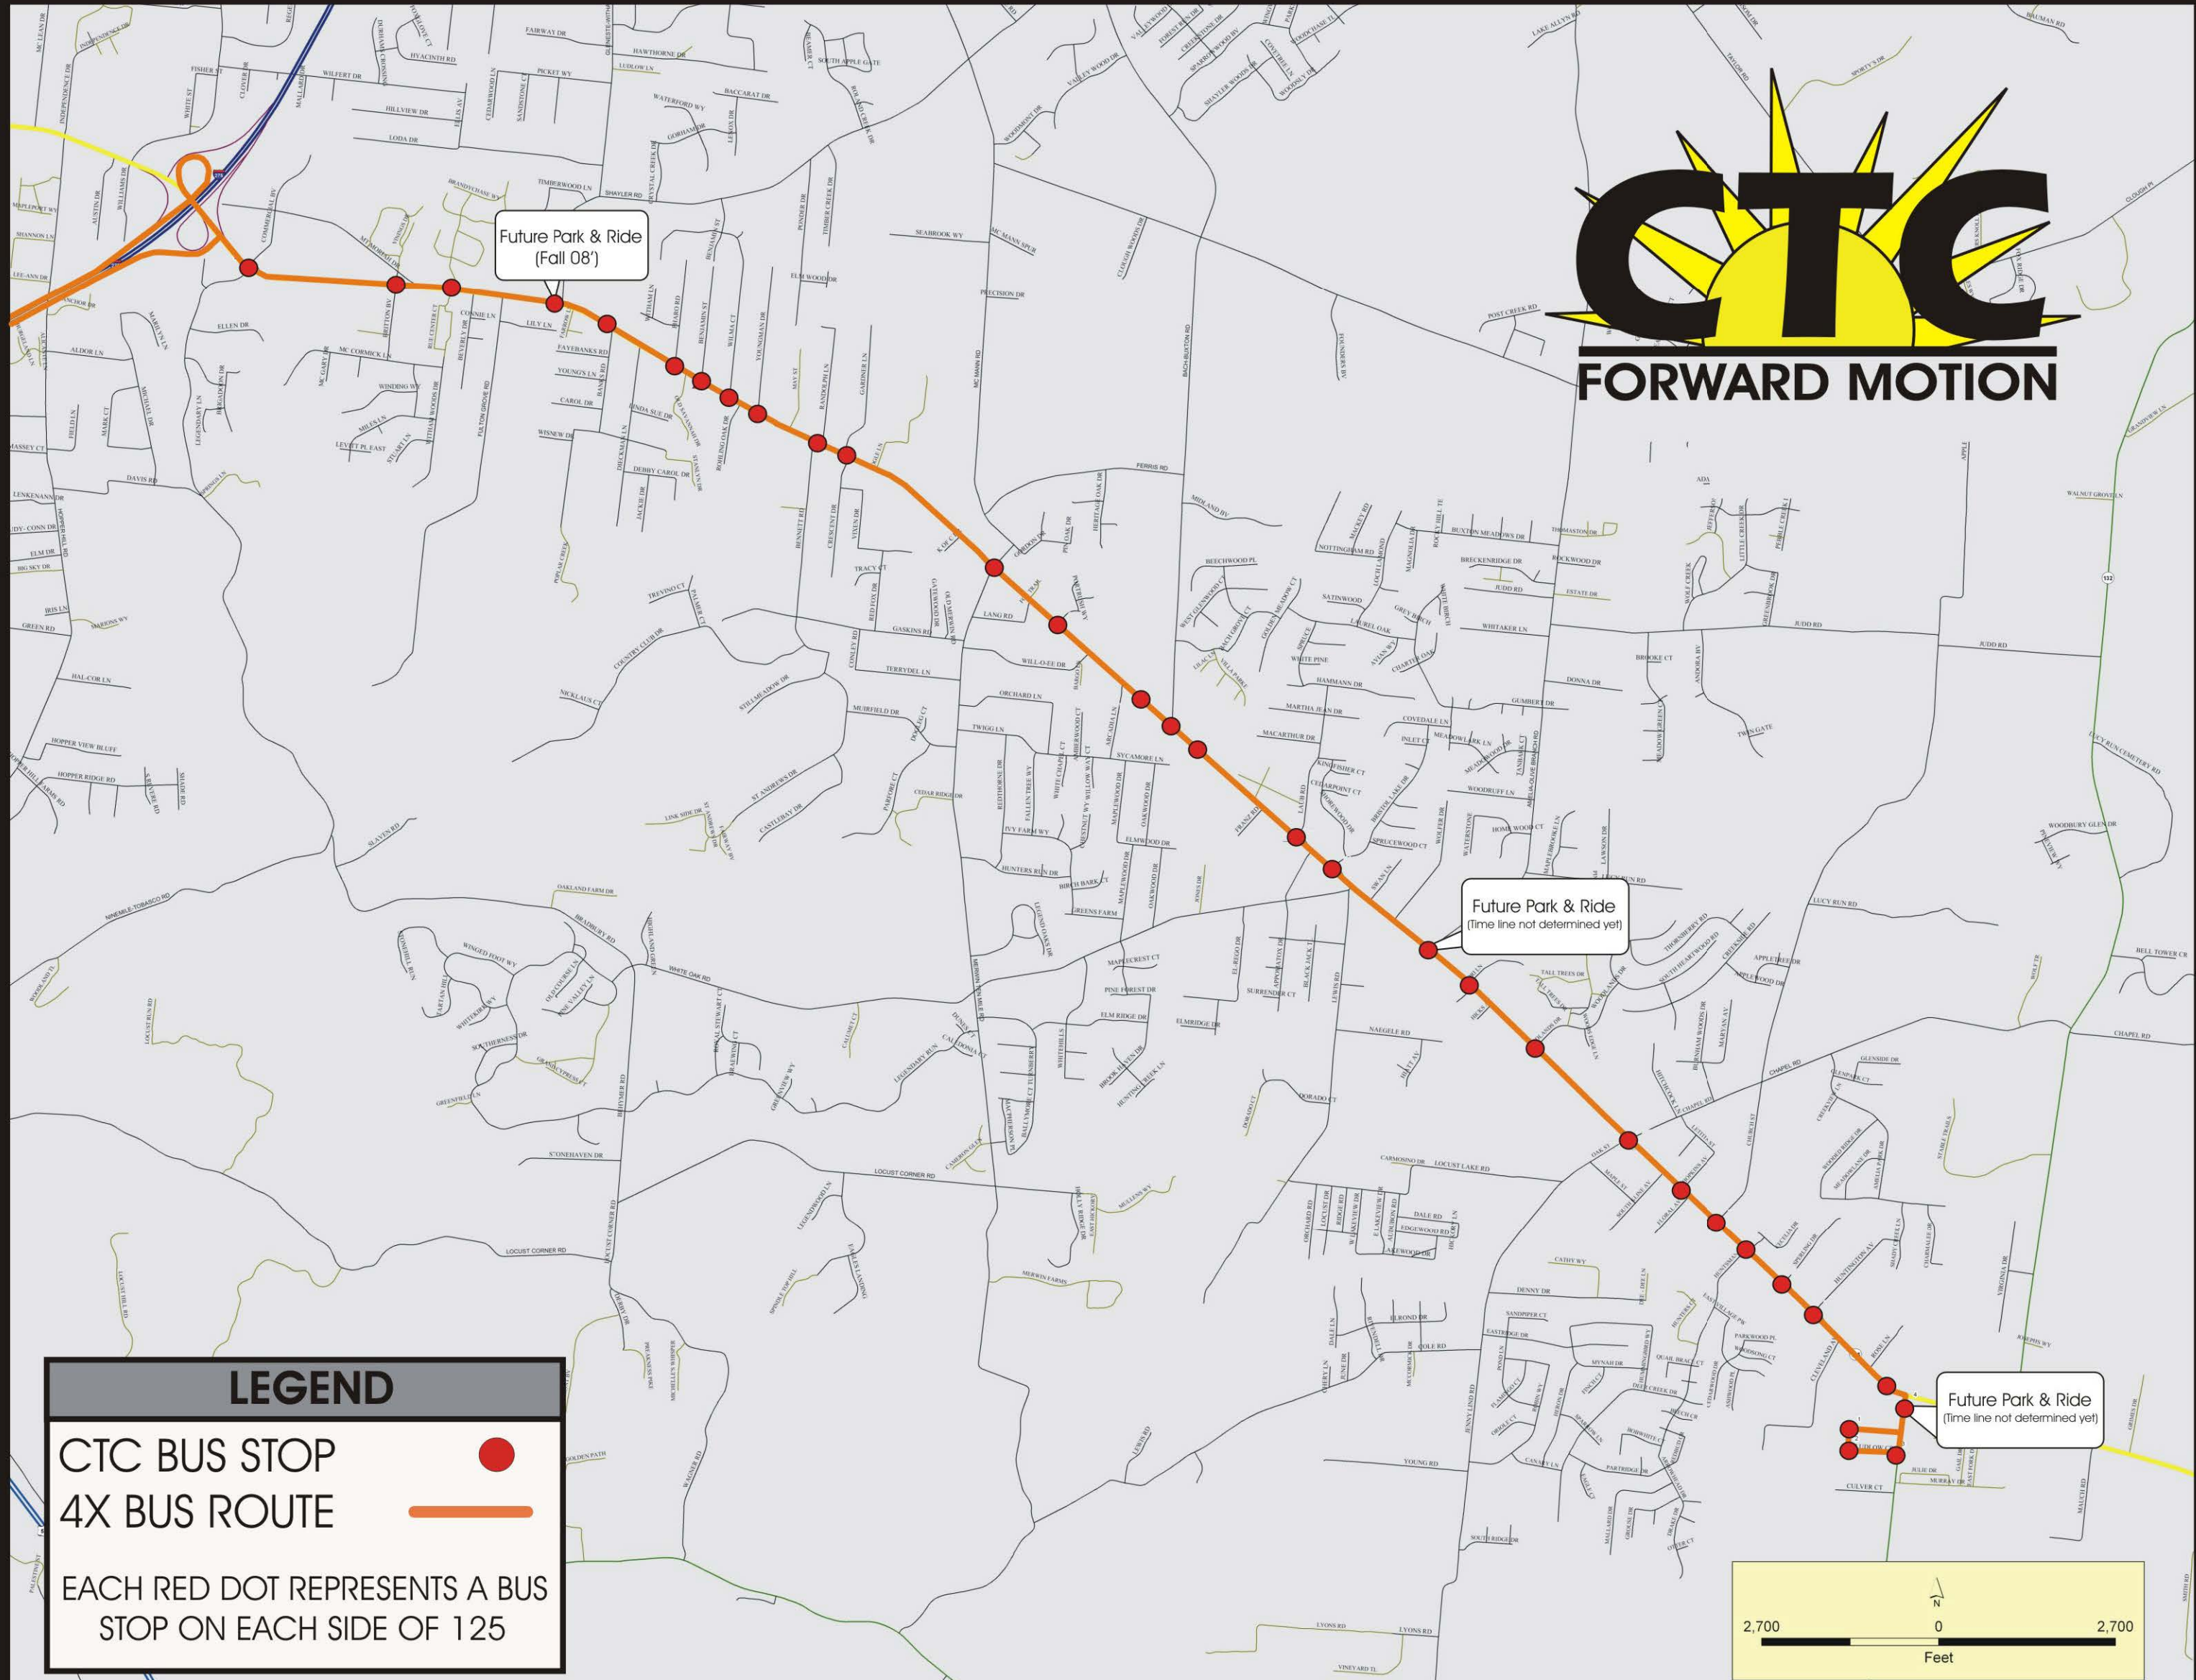

ROUTE 4X AMELIA EXPRESS BUS STOP LOCATIONS

Future Park & Ride
(Fall 08')

Future Park & Ride
(time line not determined yet)

Future Park & Ride
(time line not determined yet)

LEGEND

CTC BUS STOP 

4X BUS ROUTE 

EACH RED DOT REPRESENTS A BUS STOP ON EACH SIDE OF 125