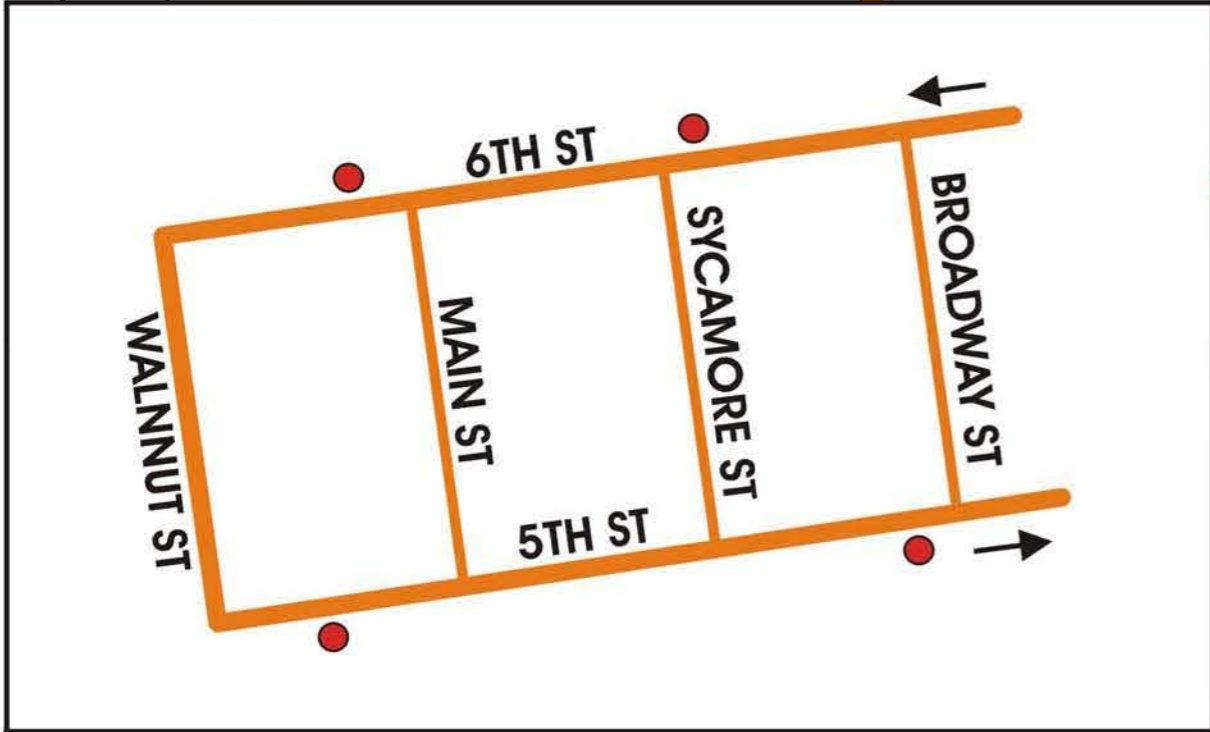

RT 4X AMELIA EXPRESS ROUTE MAP

DOWNTOWN CINCINNATI

LEGEND	
TIME POINT	●
BUS ROUTE	—
PARK & RIDE	P